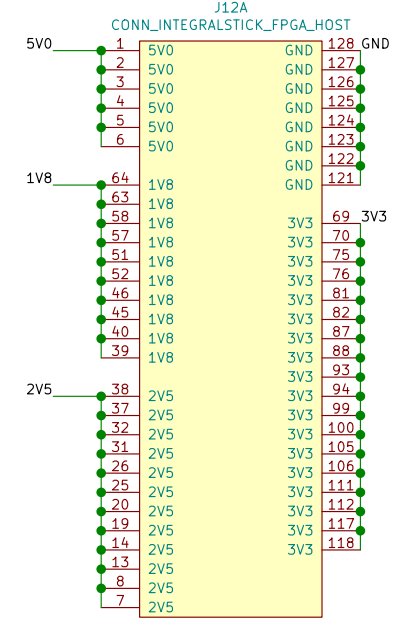

J12B
CONN_INTEGRALSTICK_FPGA_HOST
Can freely reassign

J12C
CONN_INTEGRALSTICK_FPGA_HOST
Can freely reassign except for LCLK

J12C
CONN_INTEGRALSTICK_FPGA_HOST
Polarity inverted on all signals
for routability