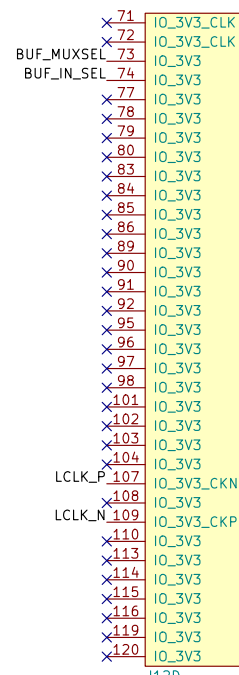

J12B
CONN_INTEGRALSTICK_FPGA_HOST
Can freely reassign

J12C
CONN_INTEGRALSTICK_FPGA_HOST
Can freely reassign except for LCLK

J12C
CONN_INTEGRALSTICK_FPGA_HOST
Polarity inverted on all signals
for routability