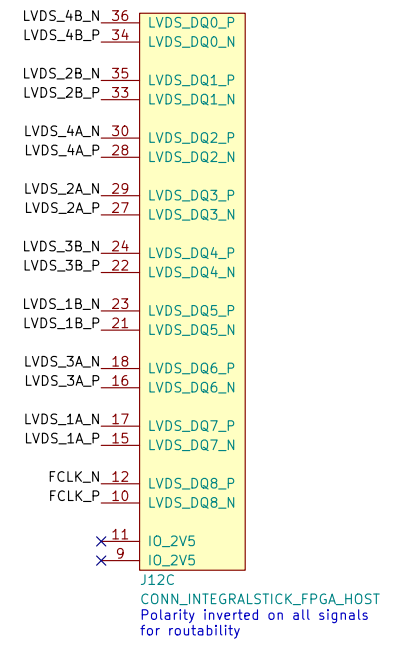

J12B
CONN_INTEGRALSTICK_FPGA_HOST
Can freely reassign

J12C
CONN_INTEGRALSTICK_FPGA_HOST
Can freely reassign except for LCLK

J12C
CONN_INTEGRALSTICK_FPGA_HOST
Polarity inverted on all signals
for routability